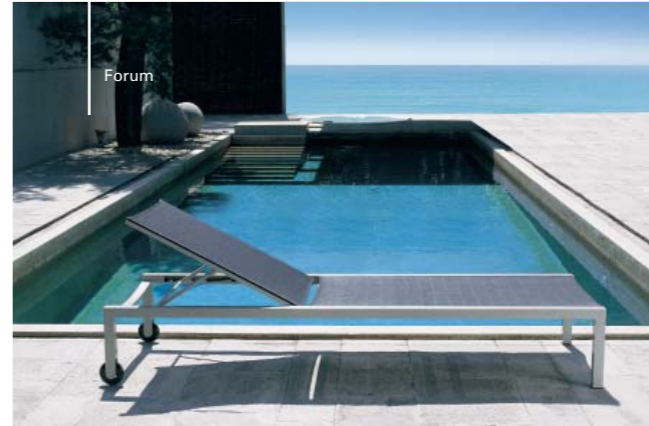

Fischer Möbel
Dieselstraße 6
73278 Schlierbach
Germany
(0049) 70 21-72 76-0
www.fischer-moebel.de

Forum

fischer
möbel